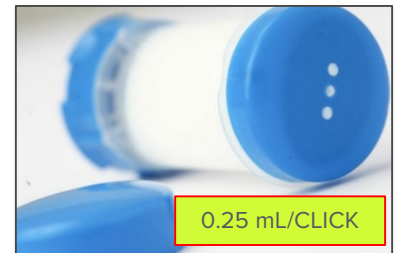

3Port™ Design

SKU	Description	mL / Click	Qty.	MSRP
TC35BLUE3P	Topi-CLICK® 35, 3Port, Blue, 35 mL	0.25 mL/CLICK	25/Pack	$97.75
TC35PINK3P	Topi-CLICK® 35, 3Port, Pink, 35 mL	0.25 mL/CLICK	25/Pack	$97.75
TC35BLACK3P	Topi-CLICK® 35, 3Port, Black, 35 mL	0.25 mL/CLICK	25/Pack	$97.75
TC35WHITE3P	Topi-CLICK® 35, 3Port, White, 35 mL	0.25 mL/CLICK	25/Pack	$97.75
TC35GOLD3P	Topi-CLICK® 35, 3Port, Gold, 35 mL	0.25 mL/CLICK	25/Pack	$97.75