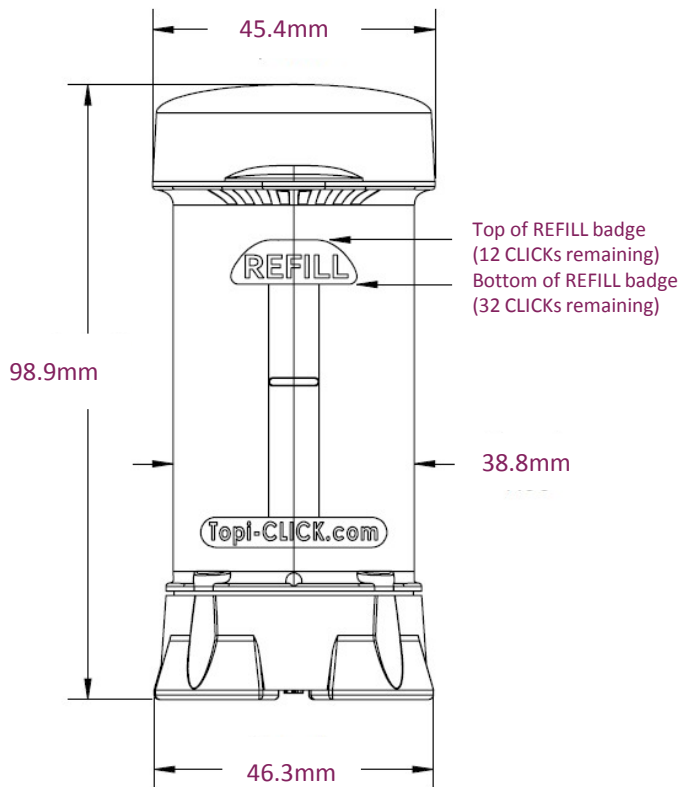

Top of REFILL badge (12 CLICKs remaining)
Bottom of REFILL badge (32 CLICKs remaining)

3. Enhanced Visual Indicators

The new Topi-CLICK® 35 comes wrapped in a textured polypropylene skin with polished visual markers. The [REFILL-Badge™] is now twice the size for even better refill awareness and guidance. A polished indicator window provides a full length view of the medication level for easy volume identification.

All new next generation Topi-CLICK® dispensers come with a [recycle code](#) molded on the base for easy recycling information.

Proven dosing technology – millions and millions used yearly and growing.

4. Specifications & Improvements

Topi-CLICK® 35 is a FDA registered device. Polypropylene construction with a UV Blocker to protect medication from harmful UV rays. Topi-CLICK is a single-use device.

Features